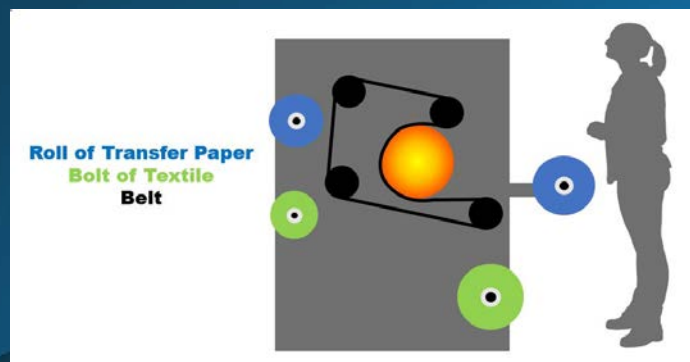

OK-16 RTR

Roll to Roll Application

Dye Sublimation Paper Transfer & Direct Fabric Fixation

- Increasing production output with a 16" oil filled drum
- Available in 66", 88", 104", and 128" belt widths allow for printing on full-width fabrics
- Dye Sublimation Paper Transfer for Direct Fabric Fixation
- A heavy-duty unitized frame with solid steel construction
- Heat distribution consistently from side-to-side, as well as job-to-job
- Standard triple unwind/rewind system for transfer printing from roll-to-roll
- Pneumatic brakes and clutches for precise tensioning of fabric and papers

Providing the solution of increased production of dye sublimation paper transfer and direct fabric fixation. The Practix OK-16 Rotary Press is available in 66", 88", 104" and 128" wide belt widths. The 16" oil filled heated drum is engineered providing for 230 degrees or 27" of heat contact, achieving a production speed at 335 feet per hour when operated at a 40 second dwell time. Including a state-of-the-art sensor belt tracking system, which ensures no horizontal movement and "ghosting" on any of your fabrics.

Upgrade Options:

- Powered Unwind for Stretchy Fabrics
- Fabrics Surface Rewind
- Exhaust Hood

SPECIFICATIONS . . .

Belt Width	66"	88"	104"	128"
Drum Diameter	16"	16"	16"	16"
Electrical	25kW 103A 240V 1P	31kW 90A 240V 3P	37kW 120A 240V 3P	43kW 135A 240V 3P
Electrical Upgrade	3P \$750			
Weight	3800 lb	4100 lb	4300 lb	4600 lb
Air Supply	100 PSI (.75CFM)	100 PSI (.75CFM)	100 PSI (.75CFM)	100 PSI (.75CFM)
Dimensions (WxDxH)	102x65x70	124x65x70	140x65x70	164x65x70